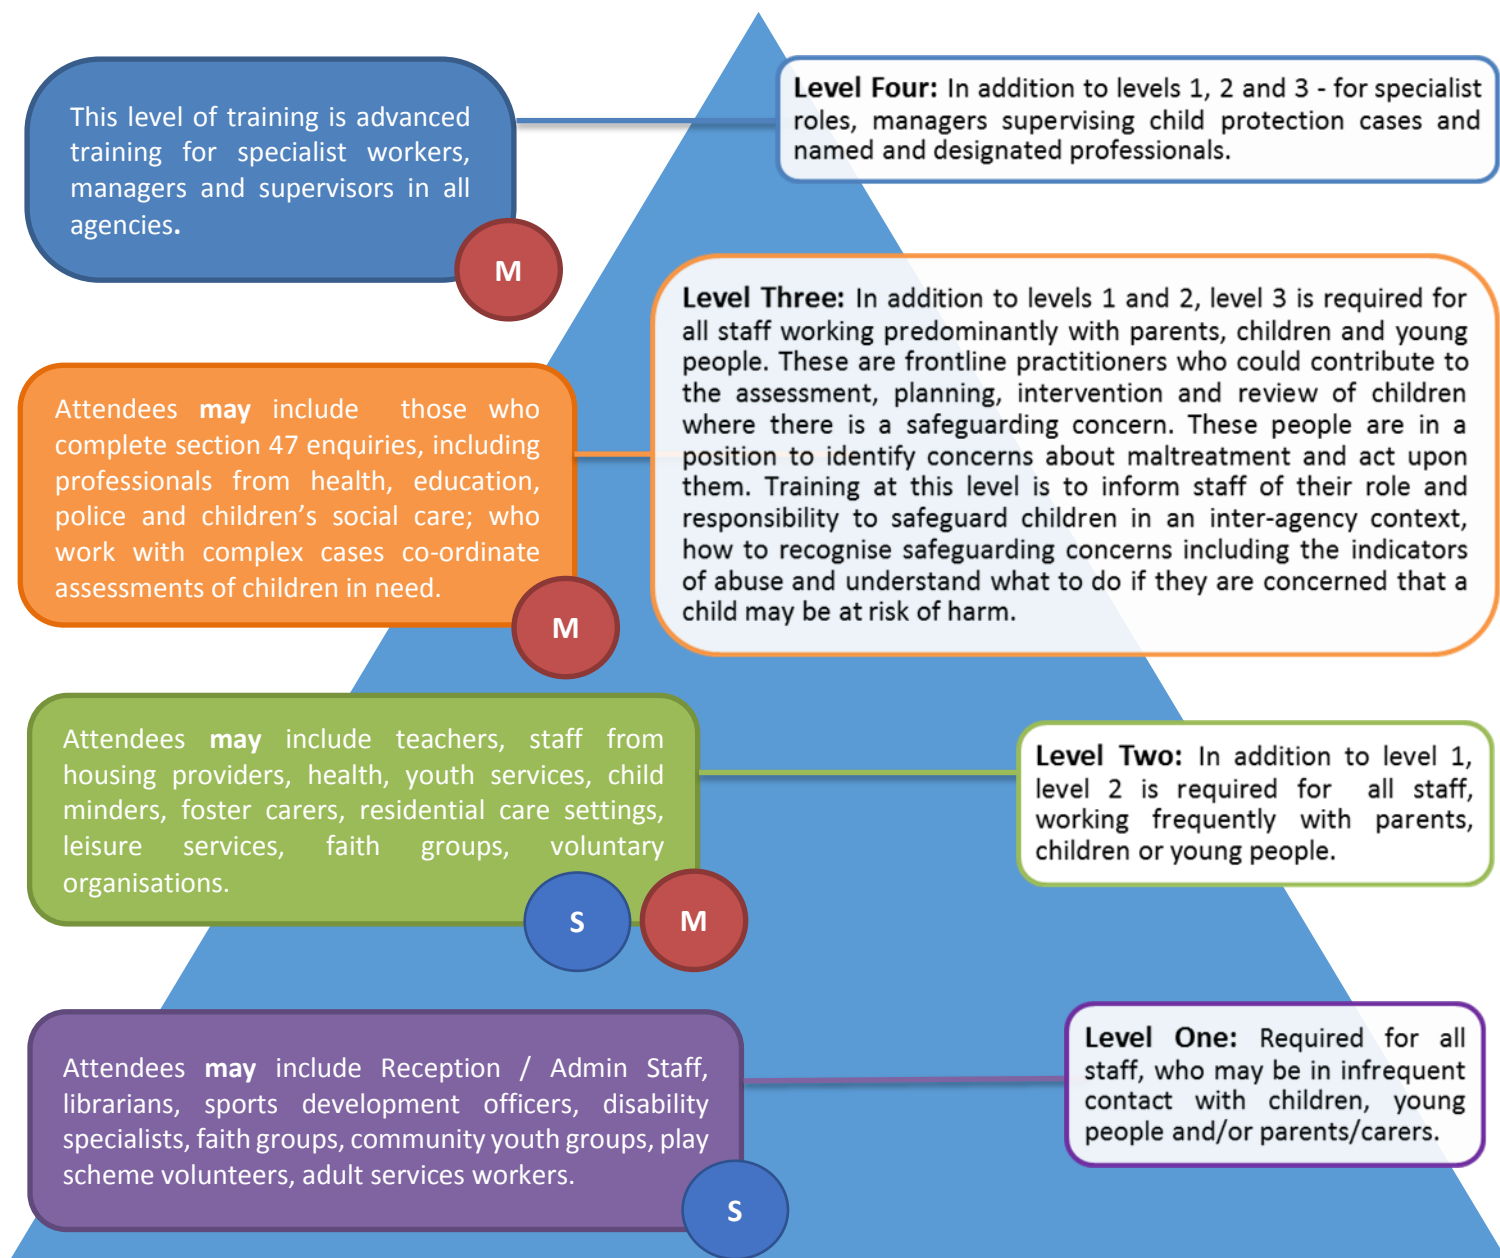

Swindon LSCB Core Training Pathway

Research shows that training in a multi-agency environment can make a significant contribution to building mutually respectful and trusting relationships which forms the foundation of partnership working.

All LSCB training courses at Level 2 and above will be multi-agency. Completion of Level 1 training will be a prerequisite to attendance at any of the core training courses

Single Agency

Multi-Agency